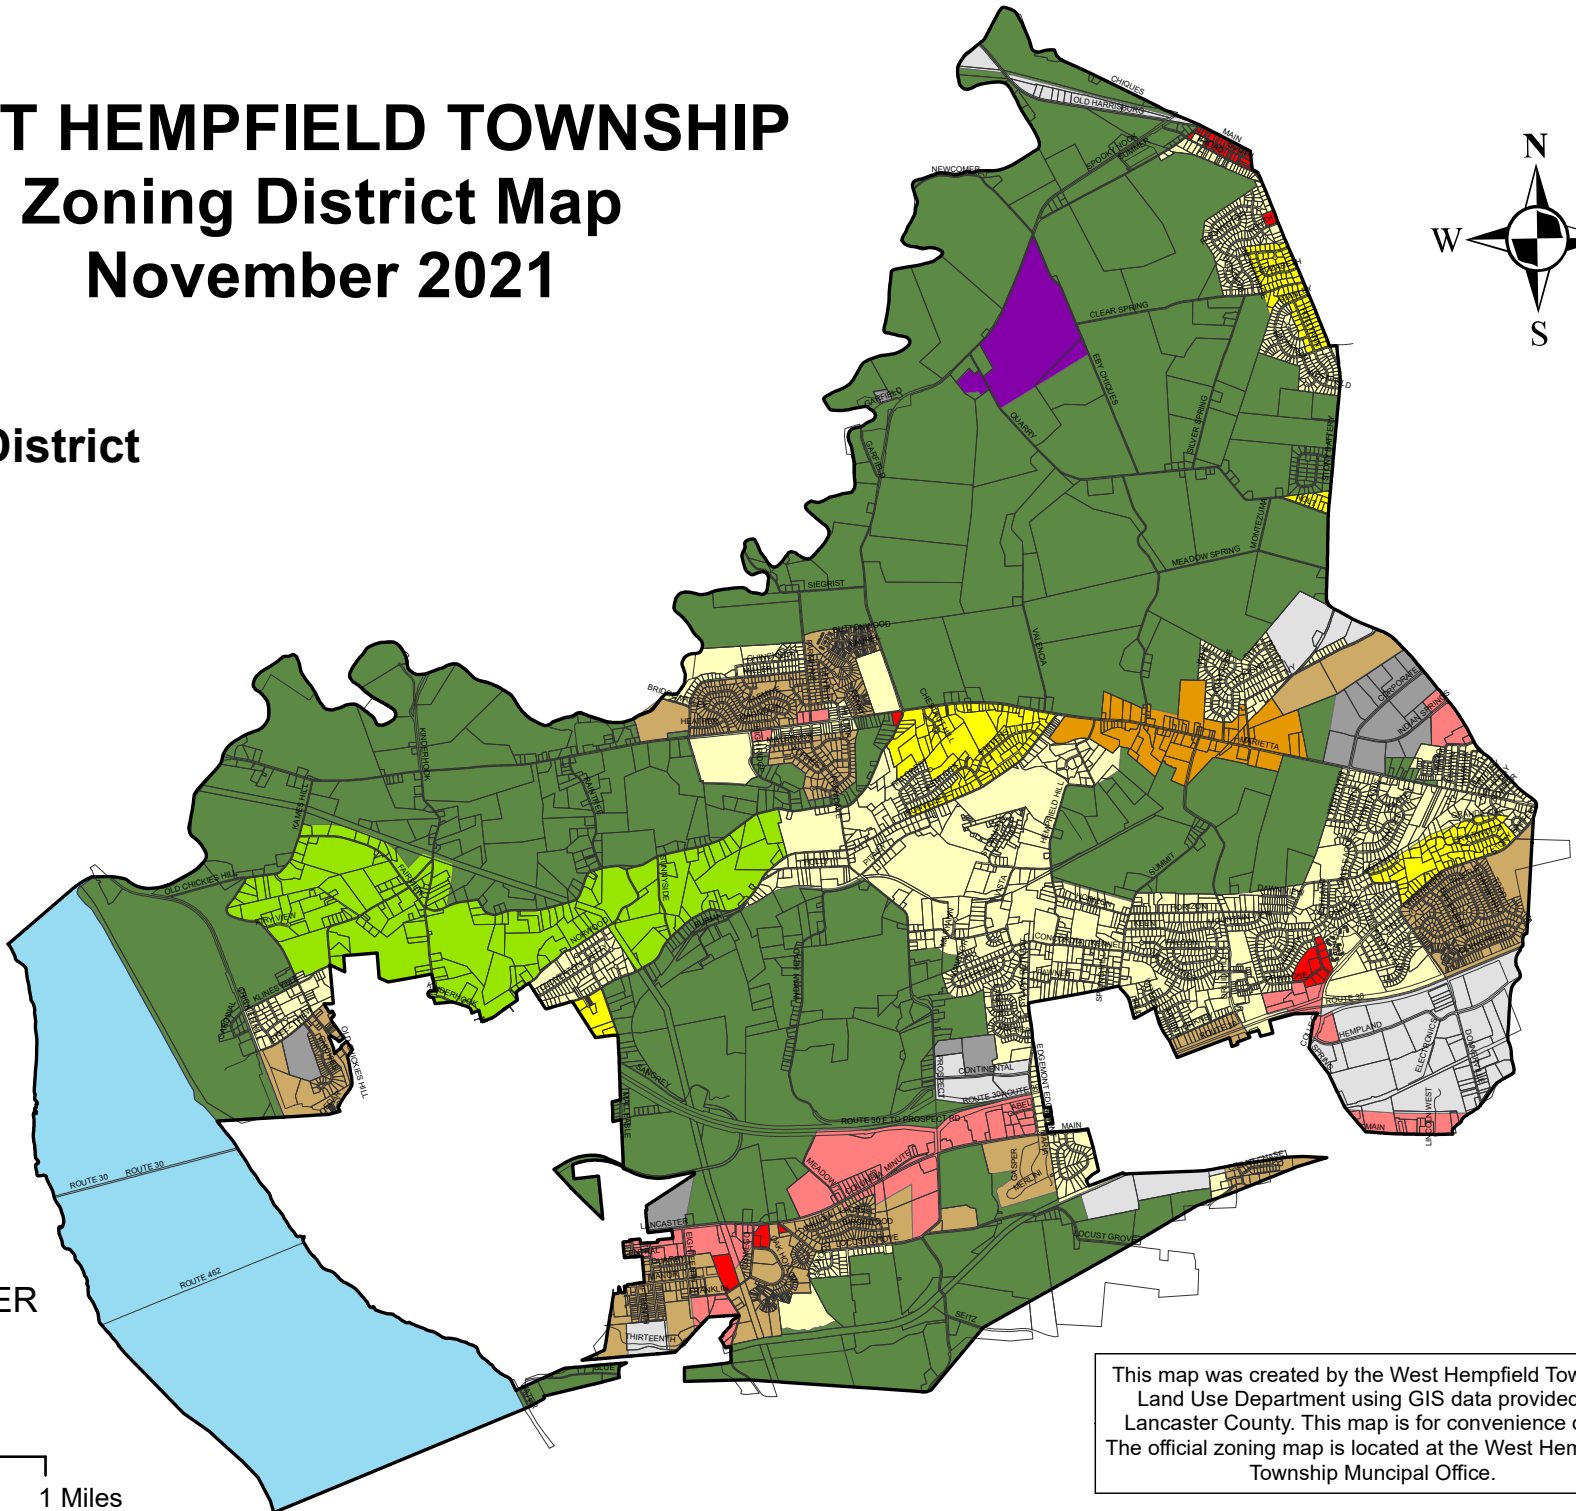

WEST HEMPFIELD TOWNSHIP

Zoning District Map

November 2021

Zoning District

- C-1
- C-2
- I-1
- I-2
- Q
- R-1
- R-2
- R-3
- RR
- RA
- TV
- RIVER

This map was created by the West Hempfield Township Land Use Department using GIS data provided by Lancaster County. This map is for convenience only. The official zoning map is located at the West Hempfield Township Municipal Office.