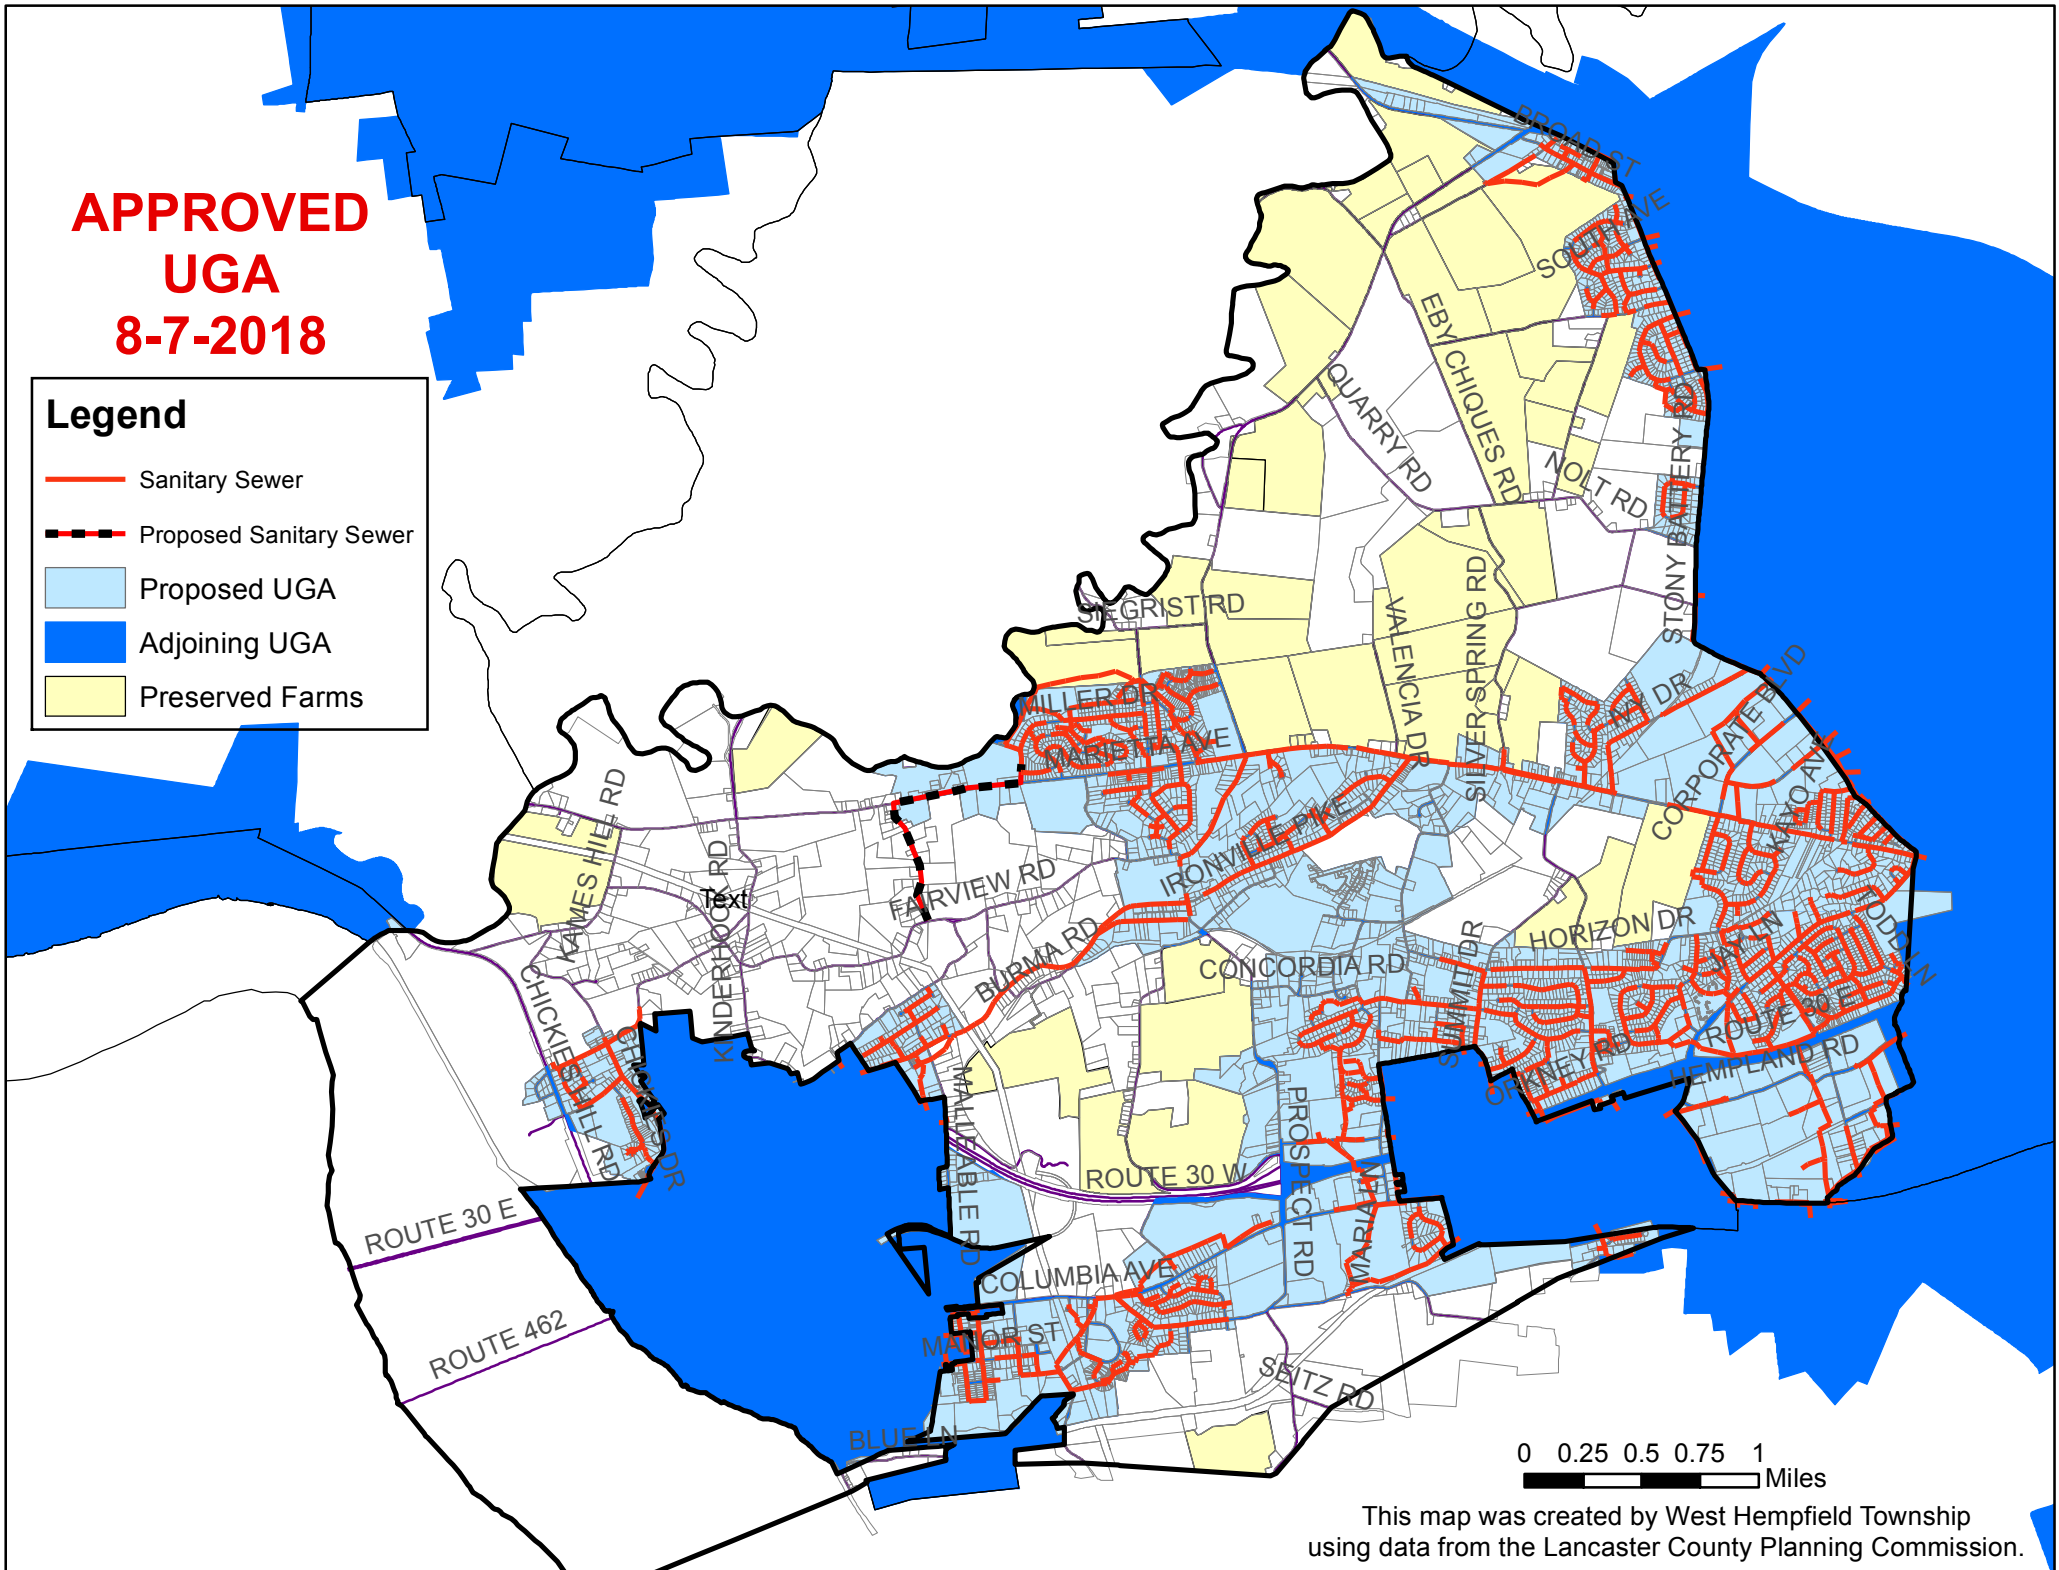

APPROVED UGA 8-7-2018

Legend

- Sanitary Sewer
- Proposed Sanitary Sewer
- Proposed UGA
- Adjoining UGA
- Preserved Farms

This map was created by West Hempfield Township using data from the Lancaster County Planning Commission.